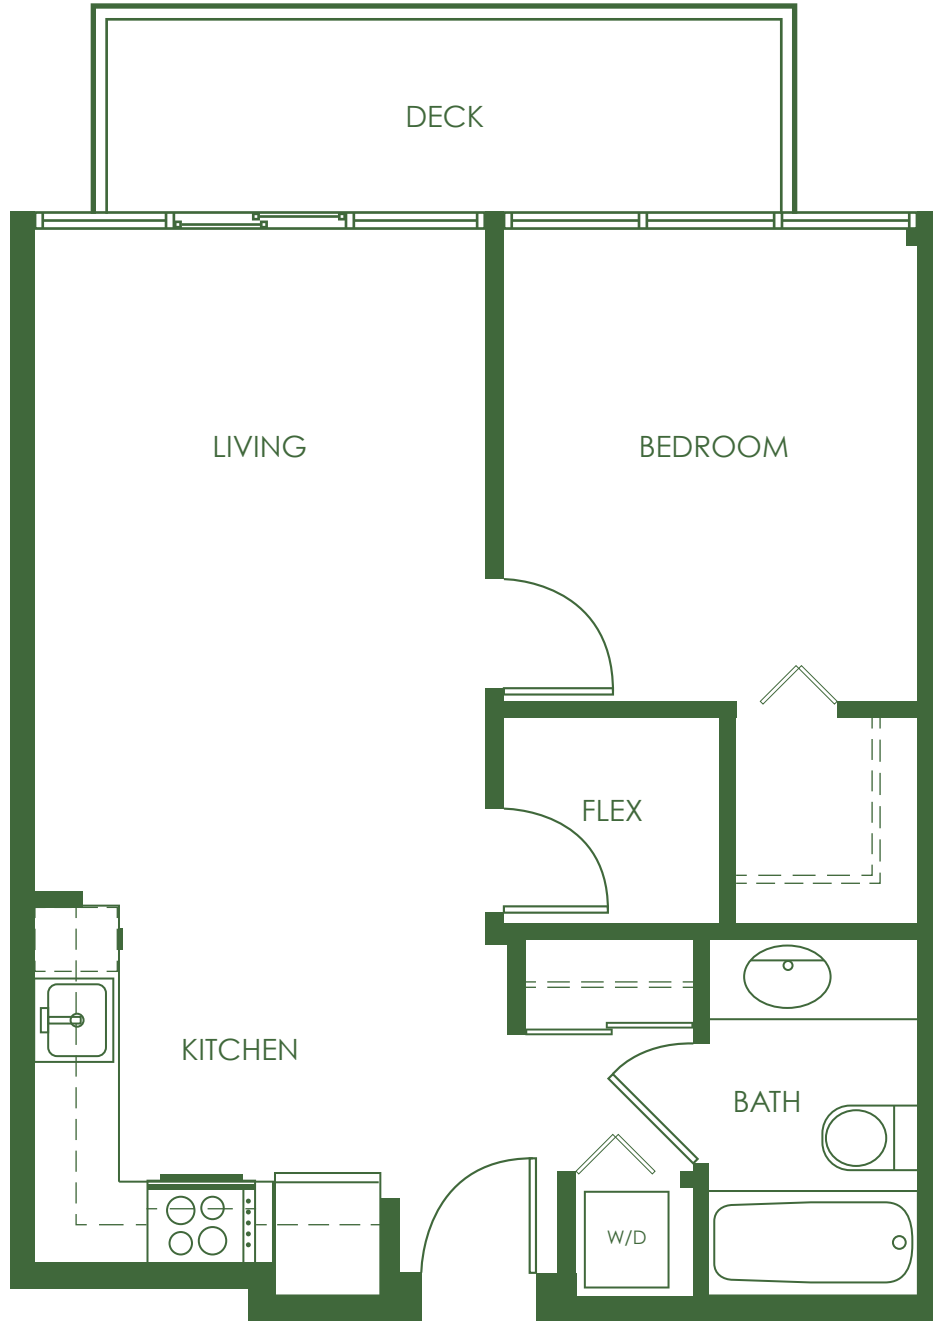

Total 600 sq ft

Cat + Dog Friendly: Units 250, 450

Cat Friendly: Unit 350

UNIQUELY – A KEVINGTON RENTAL EXPERIENCE