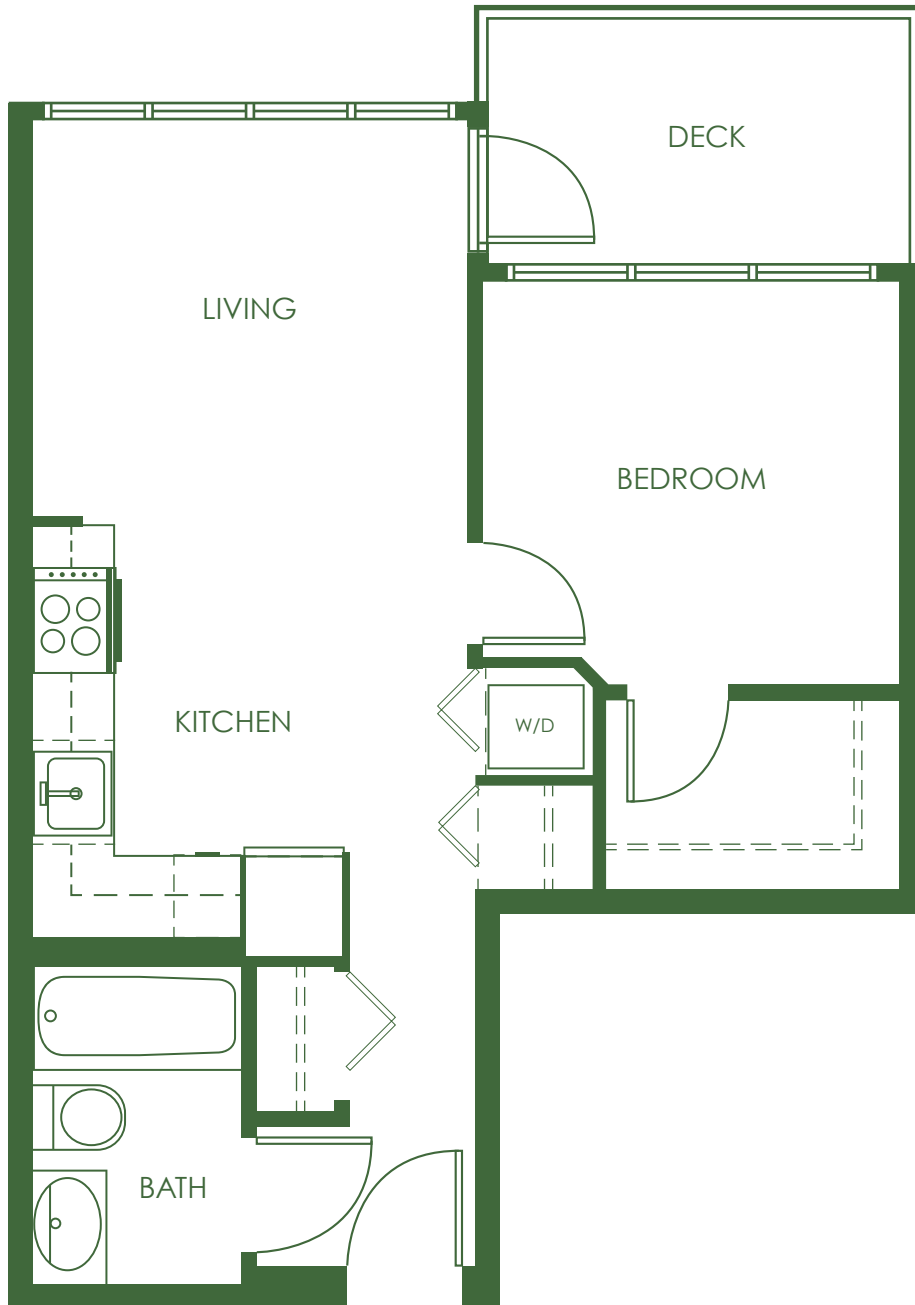

Total 535 sq ft

Cat + Dog Friendly: Unit 312

Cat Friendly: Unit 410

UNIQUELY – A KEVINGTON RENTAL EXPERIENCE