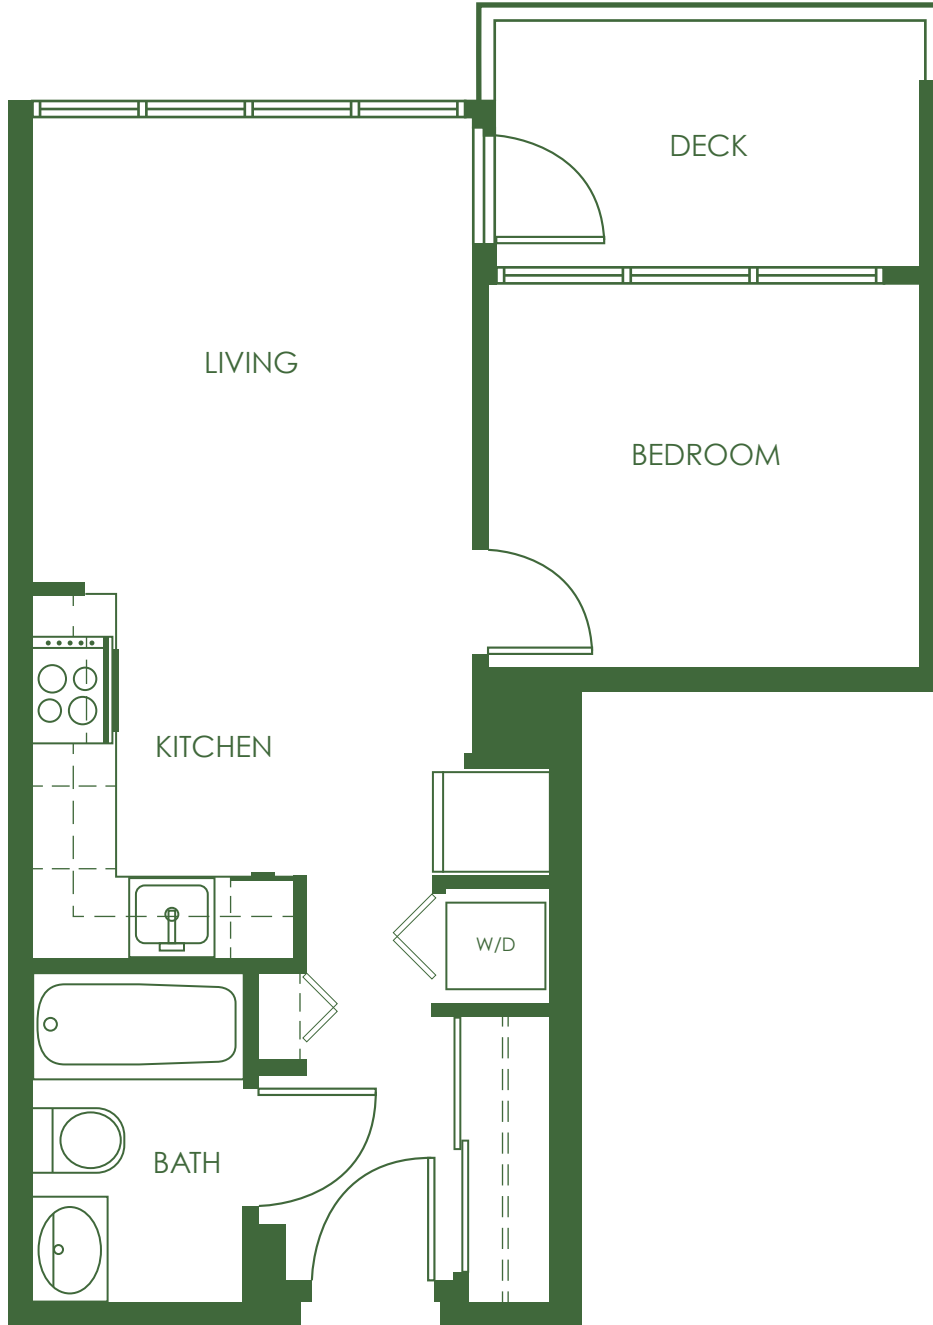

Total 540 sq ft

Cat + Dog Friendly: Unit 412

Cat Friendly: Unit 214

UNIQUELY – A KEVINGTON RENTAL EXPERIENCE