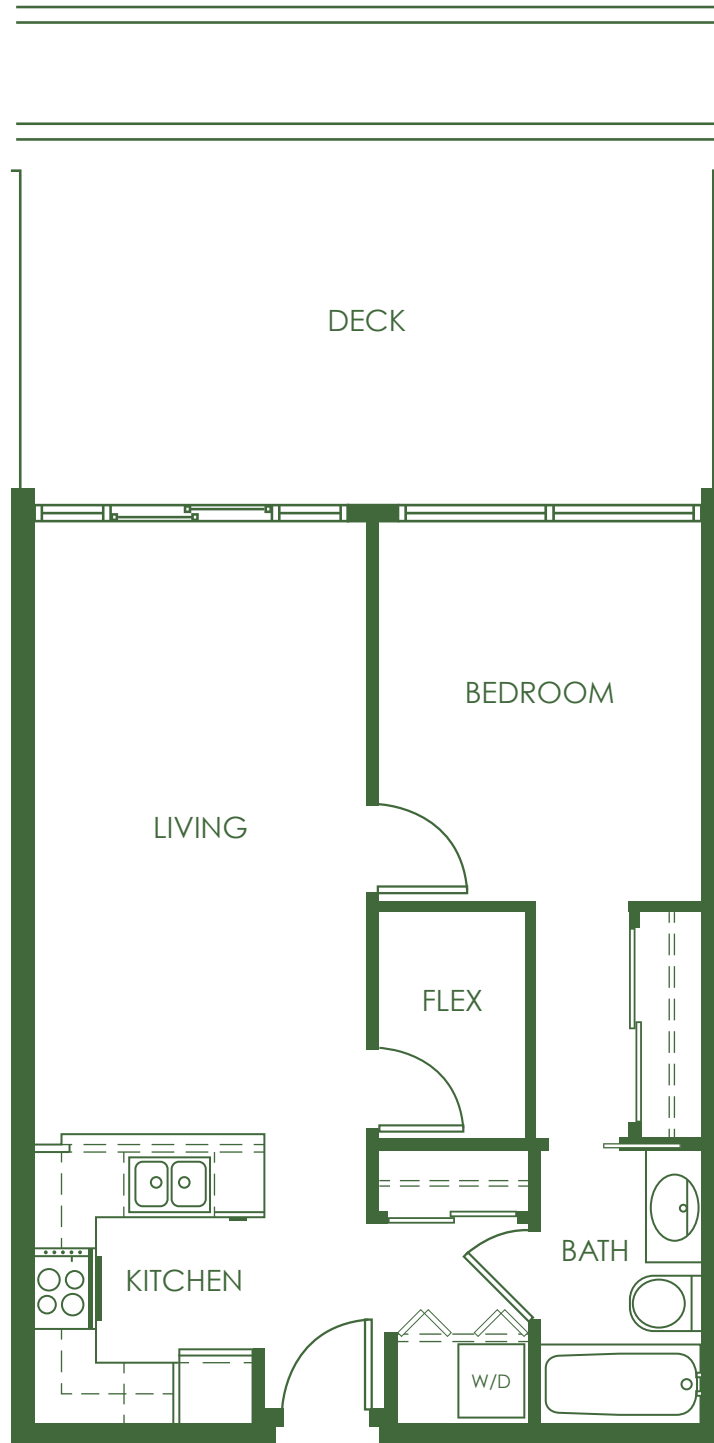

Total 630 - 632 sq ft

Cat + Dog Friendly: Units 202, 204, 205, 217, 218, 256, 258, 302, 304, 305, 307, 309, 310, 315, 317, 318, 351, 352, 354, 356, 358, 405, 407, 409, 452, 454

Cat Friendly: Units 203, 216, 303, 308, 311, 313, 316, 353, 357, 406, 408, 411, 413, 451, 453