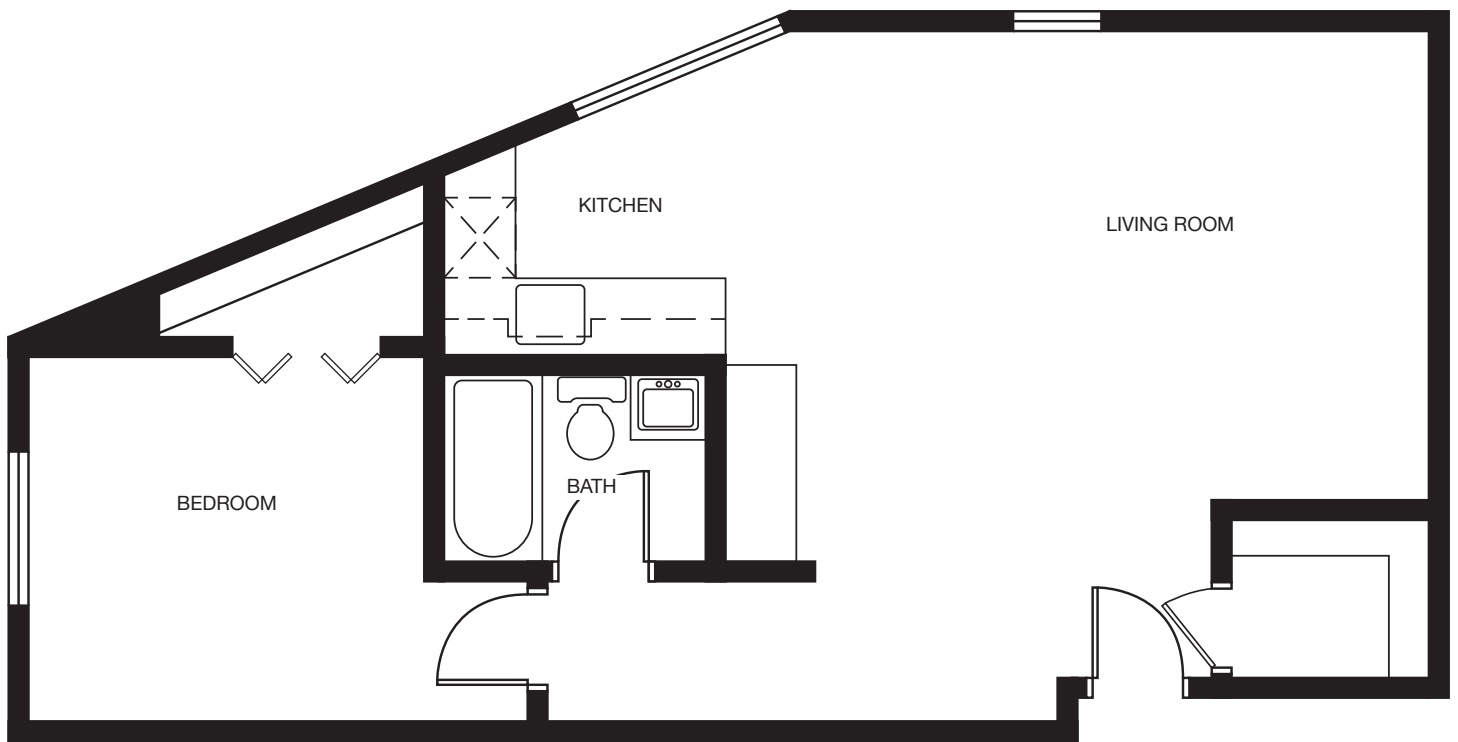

Birch Manor

UNIT I

SUITE #205, 305

1 Bed + 1 Bath

UNIQUELY – A KEVINGTON RENTAL EXPERIENCE

Kevington reserves the right to make modifications to the floor plans, project design, specifications and features. Suite size and floor plan layouts are approximate and may vary. Sill heights may vary. Exterior space varies as per plan. E.&O.E. March 2020.