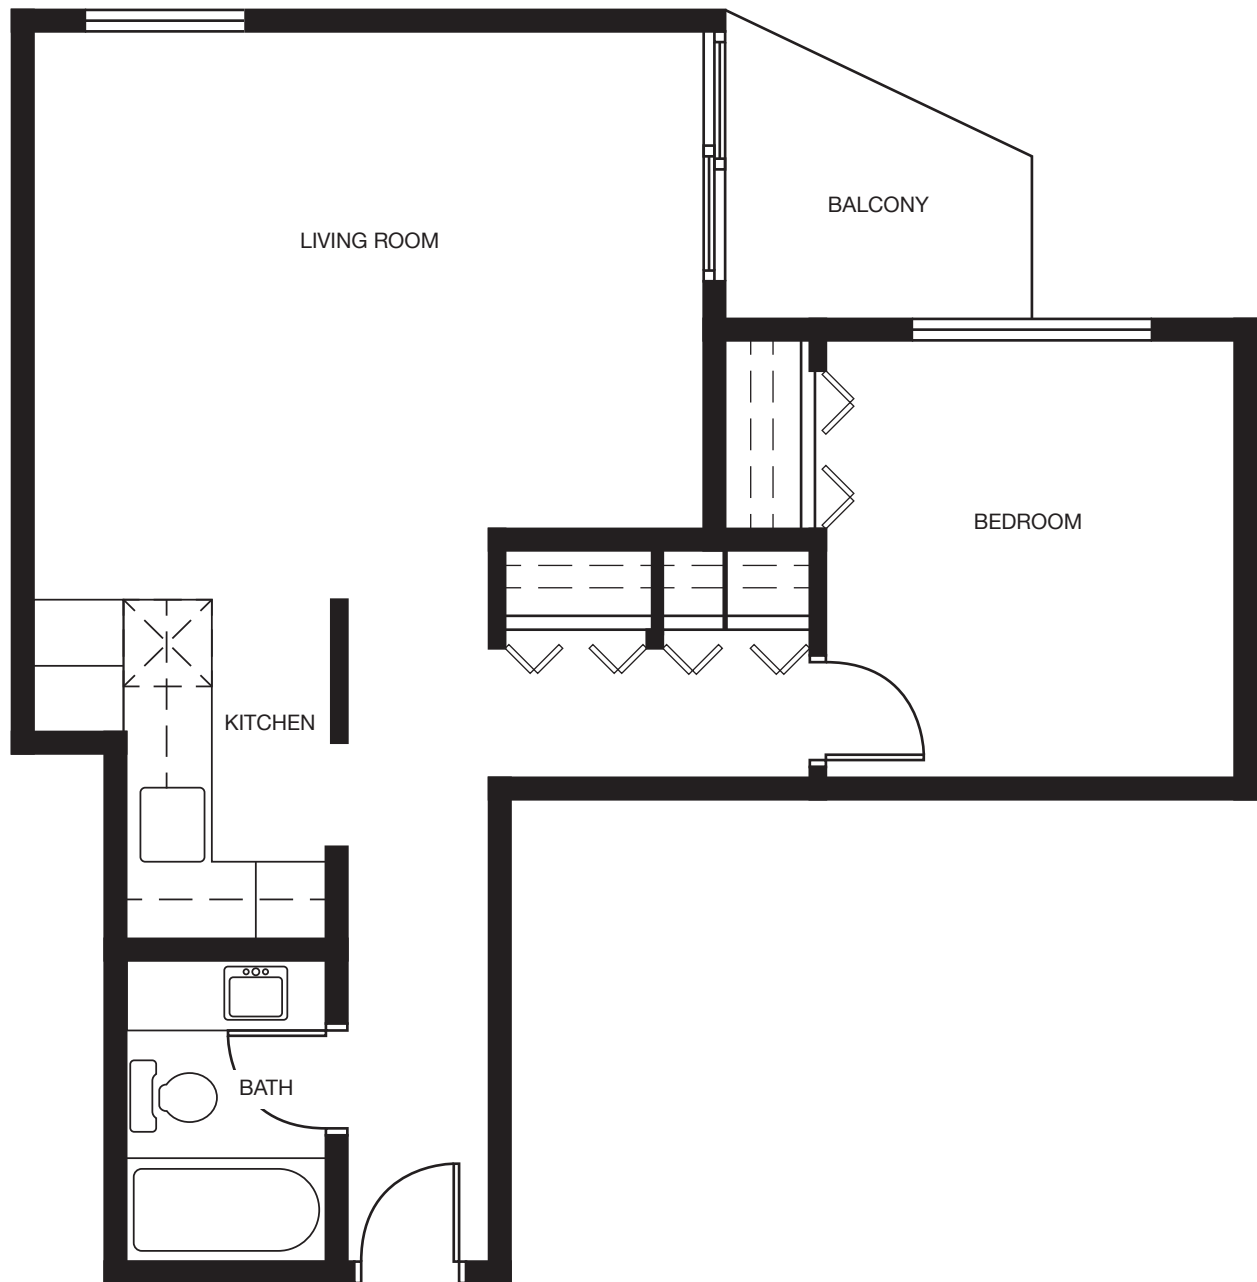

Birch Manor

UNIT H
SUITE #204, 304
1 Bed + 1 Bath

UNIQUELY – A KEVINGTON RENTAL EXPERIENCE

Kevington reserves the right to make modifications to the floor plans, project design, specifications and features. Suite size and floor plan layouts are approximate and may vary. Sill heights may vary. Exterior space varies as per plan. E.&O.E. March 2020.