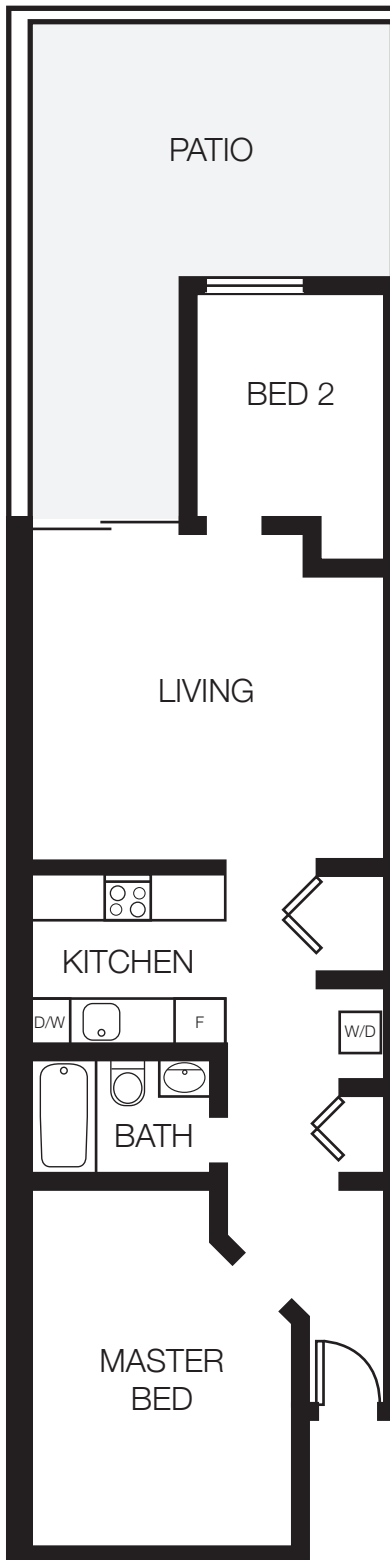

VICTORIA DRIVE

UNIT A
SUITE #1

2 Bed + 1 Bath
Cat Friendly

UNIQUELY – A KEVINGTON RENTAL EXPERIENCE

Concert reserves the right to make modifications to the floor plans, project design, specifications and features. Suite size and floor plan layouts are approximate and may vary. Sill heights may vary. Exterior space varies as per plan. E.&O.E. March 2020.