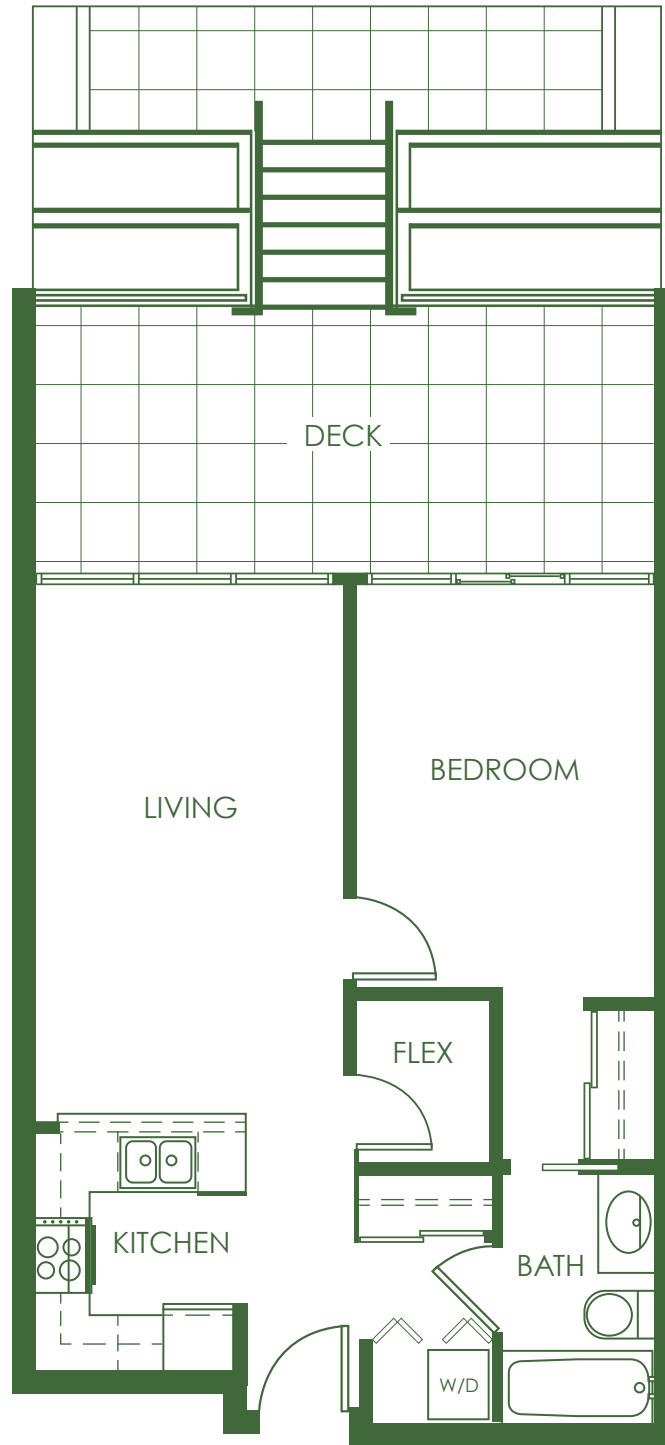

Total 632 sq ft

Cat + Dog Friendly: Units 251, 253, 254

Cat Friendly: Unit 252

UNIQUELY – A KEVINGTON RENTAL EXPERIENCE