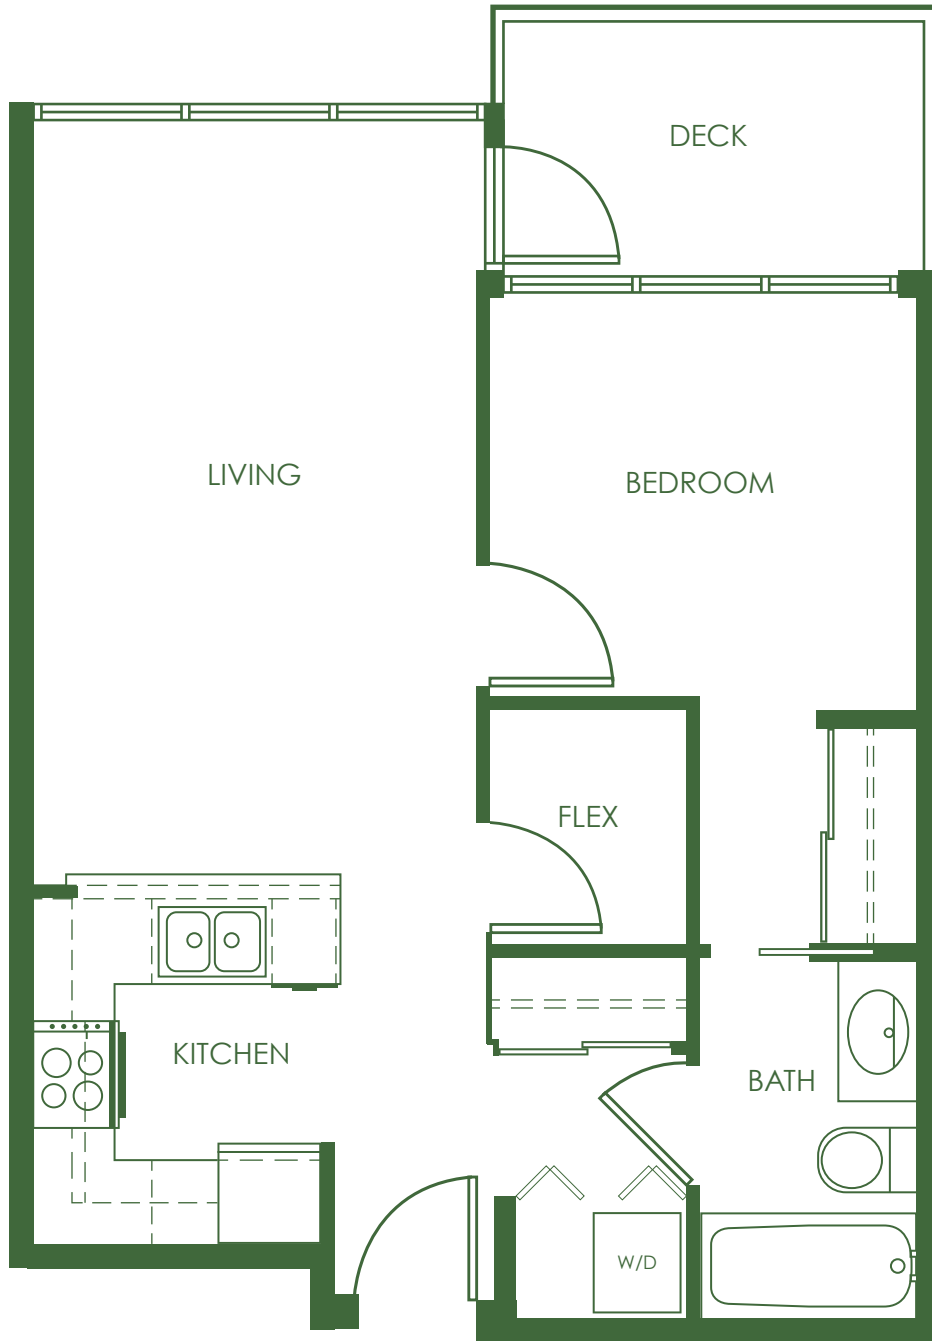

Total 670 sq ft

Cat + Dog Friendly: Units 202, 204, 205, 217, 218, 256, 258, 302, 304, 305, 307, 309, 310, 315, 317, 318, 351, 352, 354, 356, 358, 405, 407, 409, 452, 454

Cat Friendly: Units 203, 216, 257, 303, 308, 311, 313, 316, 353, 357, 406, 408, 411, 413, 451, 453